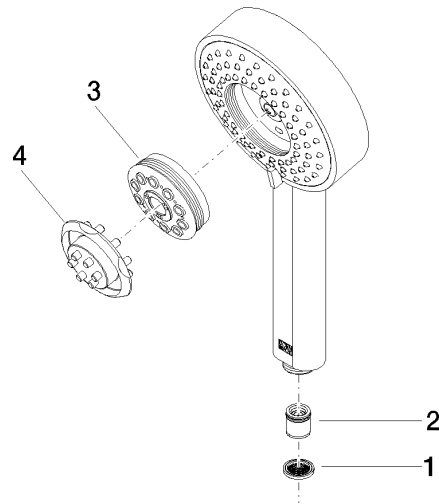

28 012 979

Spare parts list

No.	Item Number	Name	Quantity used	Delivery time
1	09 23 01 039 90	sieve	1	2
2	09 23 01 046 90	back-flow preventer	1	2
3	04 12 11 071 00 90	shower	1	2
4	09 30 09 022 90	key	1	2