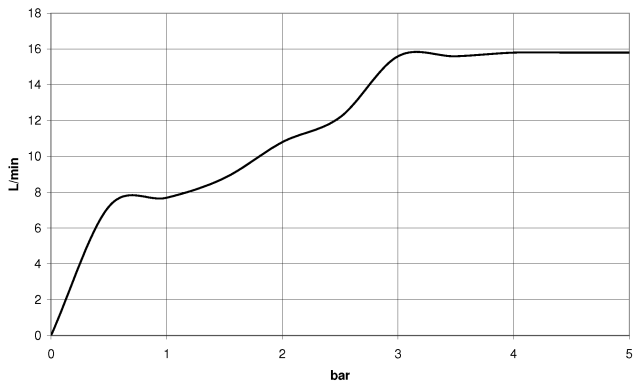

## Hand shower - Chrome

IMO

28 012 979

- Four settings: COMPACT RAIN, COMPACT SOFT FLOW, COMPACT AQUAPRESSURE FLOW, COMPACT CASCADE, max. flow rate 15 l/min (at 3 bar)
- with anti-scale system
- spray head Ø 120mm
- 1/2" connection

## Hand shower - Chrome

---

IMO

28 012 979

28 012 979

mm [inches]

### Flow rate chart