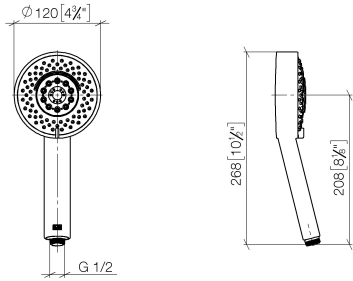

## Hand shower - Chrome

IMO

28 012 979

- Four settings: COMPACT RAIN, COMPACT SOFT FLOW, COMPACT AQUAPRESSURE FLOW, COMPACT CASCADE, max. flow rate 15 l/min (at 3 bar)
- with anti-scale system
- spray head Ø 120mm
- 1/2" connection

## Hand shower - Chrome

---

IMO

28 012 979

28 012 979

mm [inches]

### Flow rate chart